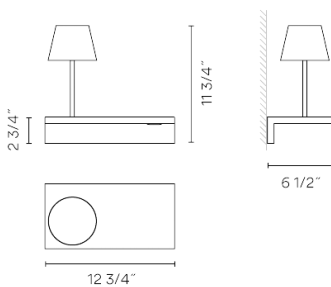

Suite

Design by Jordi Vilardell & Meritxell Vidal.

VIBIA

Reference

6045.

Application

Wall Fixtures

Installation type

Surface mounted

Description

Suite is a wall lamp that boasts different functions, where matter and light are integrated into a single body. Suite houses a stand as well as LED lighting. Designed by Jordi Vilardell & Meritxell Vidal. Available in two finishes: dark brown and white. Both come with Mink (Pantone 407C) reading light shade.

Diffuser

Polycarbonate diffuser

Materials

Body: Aluminum
Diffuser: Polycarbonate
Shade: Aluminum

Finishes

6045-14 Dark chocolate matte lacquer (RAL 8019)

6045-93 White (RAL 9016)

Sketch

Electrical characteristics

1 x LED STRIP 24V 1.63W
AND
1 x LED 4.5W 350mA

Total 6.1 W

A