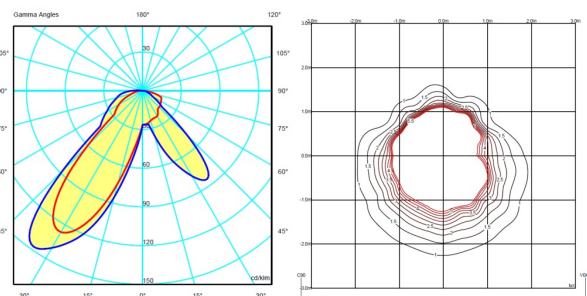

Photometric data

Certificates

AM STUDIO LIGHTING INC. | 80 KINCORT ST. TORONTO M6M 5G1 | T. 416 783 4100 |
INFO@AMSTUDIO.CA | AMSTUDIO.CA