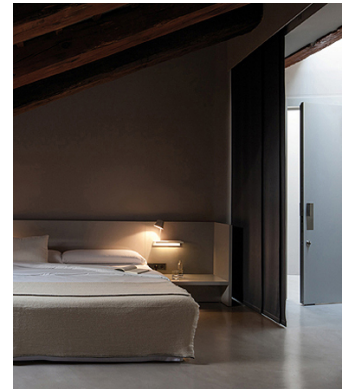

Light source: 2700K CRI >80 622 lm 101 lm/W

Driver included: CC/CV 350 mA 120V 60Hz

Electronic dimming: NO DIMMING

Technical characteristics

- LED on/off switch under the shelf
- Reading light mounted on shelf
- Reading light matt mink lacquer Pantone 407C matt

Installation and assembly

Please see the installation manual

Light distribution

Reading

Lamp having a light beam whose main function is to supply sufficient light for reading.